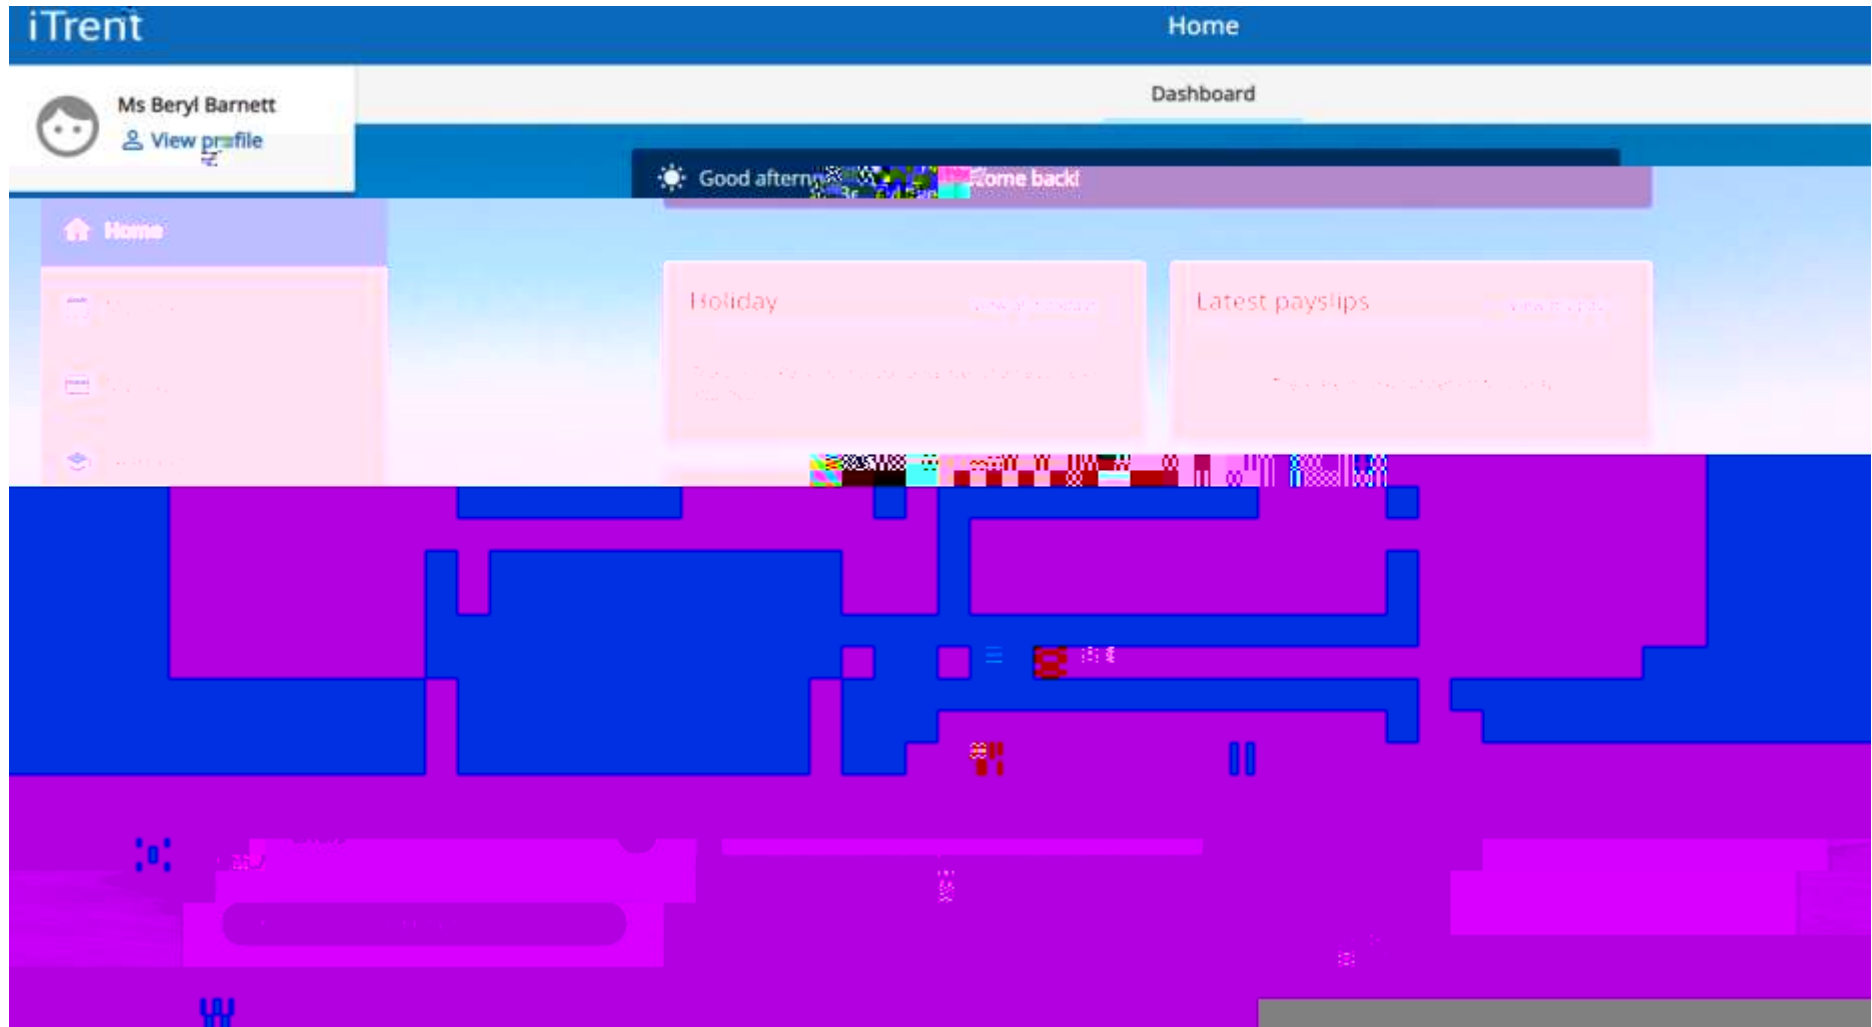

# SDPR Viewing ESS

Ms Beryl Barnett  
[View profile](#)

Personal Employment

My personal details

Confidential

The main content area of the iTrent profile page is heavily distorted by digital noise and corruption. It features a large red rectangular area in the center, a dark grey horizontal bar below it, and various other colored blocks (orange, yellow, pink, purple) that are illegible due to the corruption. The overall appearance is that of a corrupted or glitched screenshot of a web page.

Ms Beryl Barnett

[View profile](#)

Personal

Employment

My personal details

Confidential

The main content area of the profile page is heavily obscured by a large, solid black rectangular redaction box. The redaction covers the majority of the page's content, including what appears to be a list of items or a detailed profile section. Only the top navigation and header elements are visible.